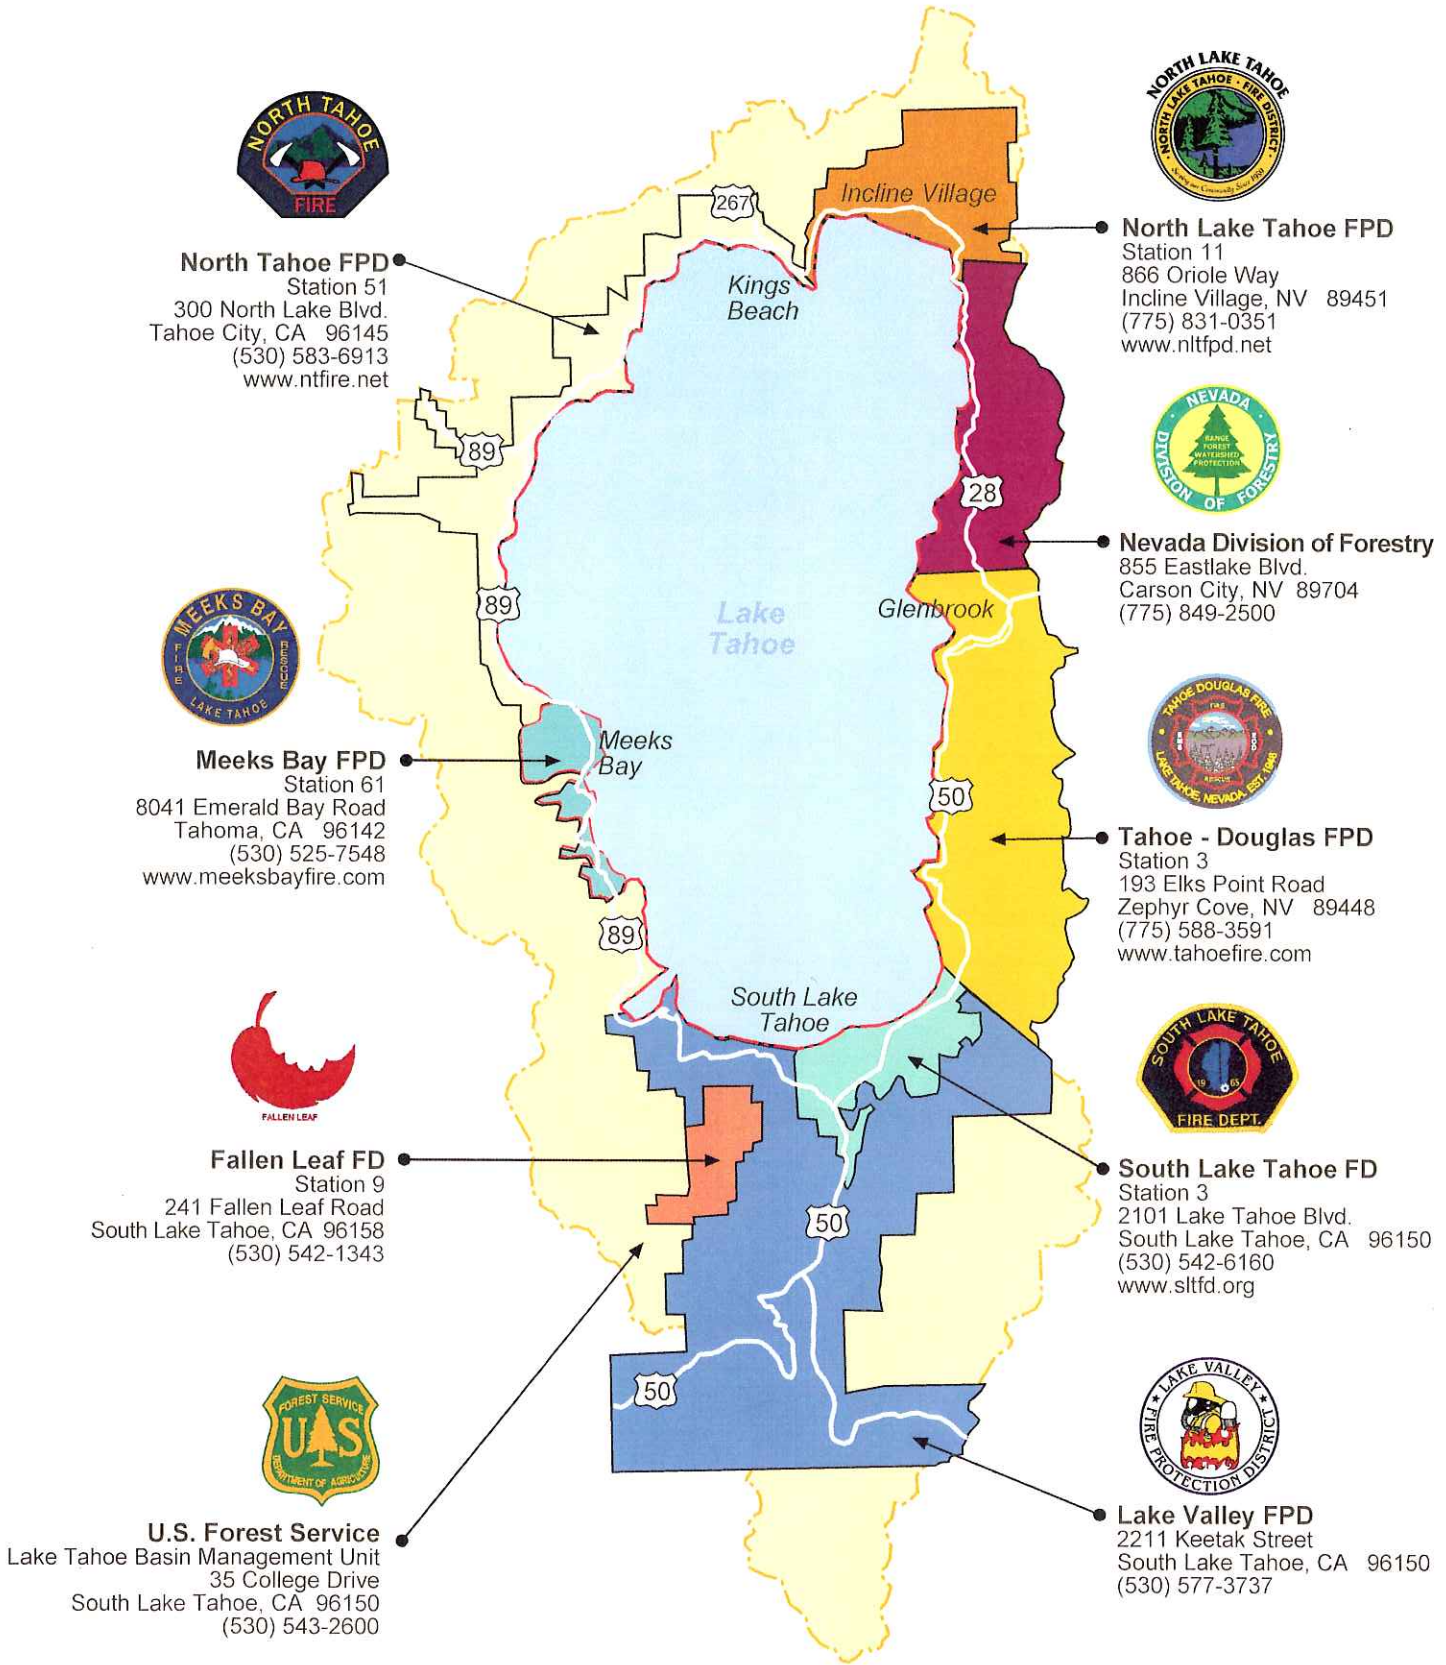

Lake Tahoe Basin Fire Protection Agencies

In an Emergency Dial 9-1-1