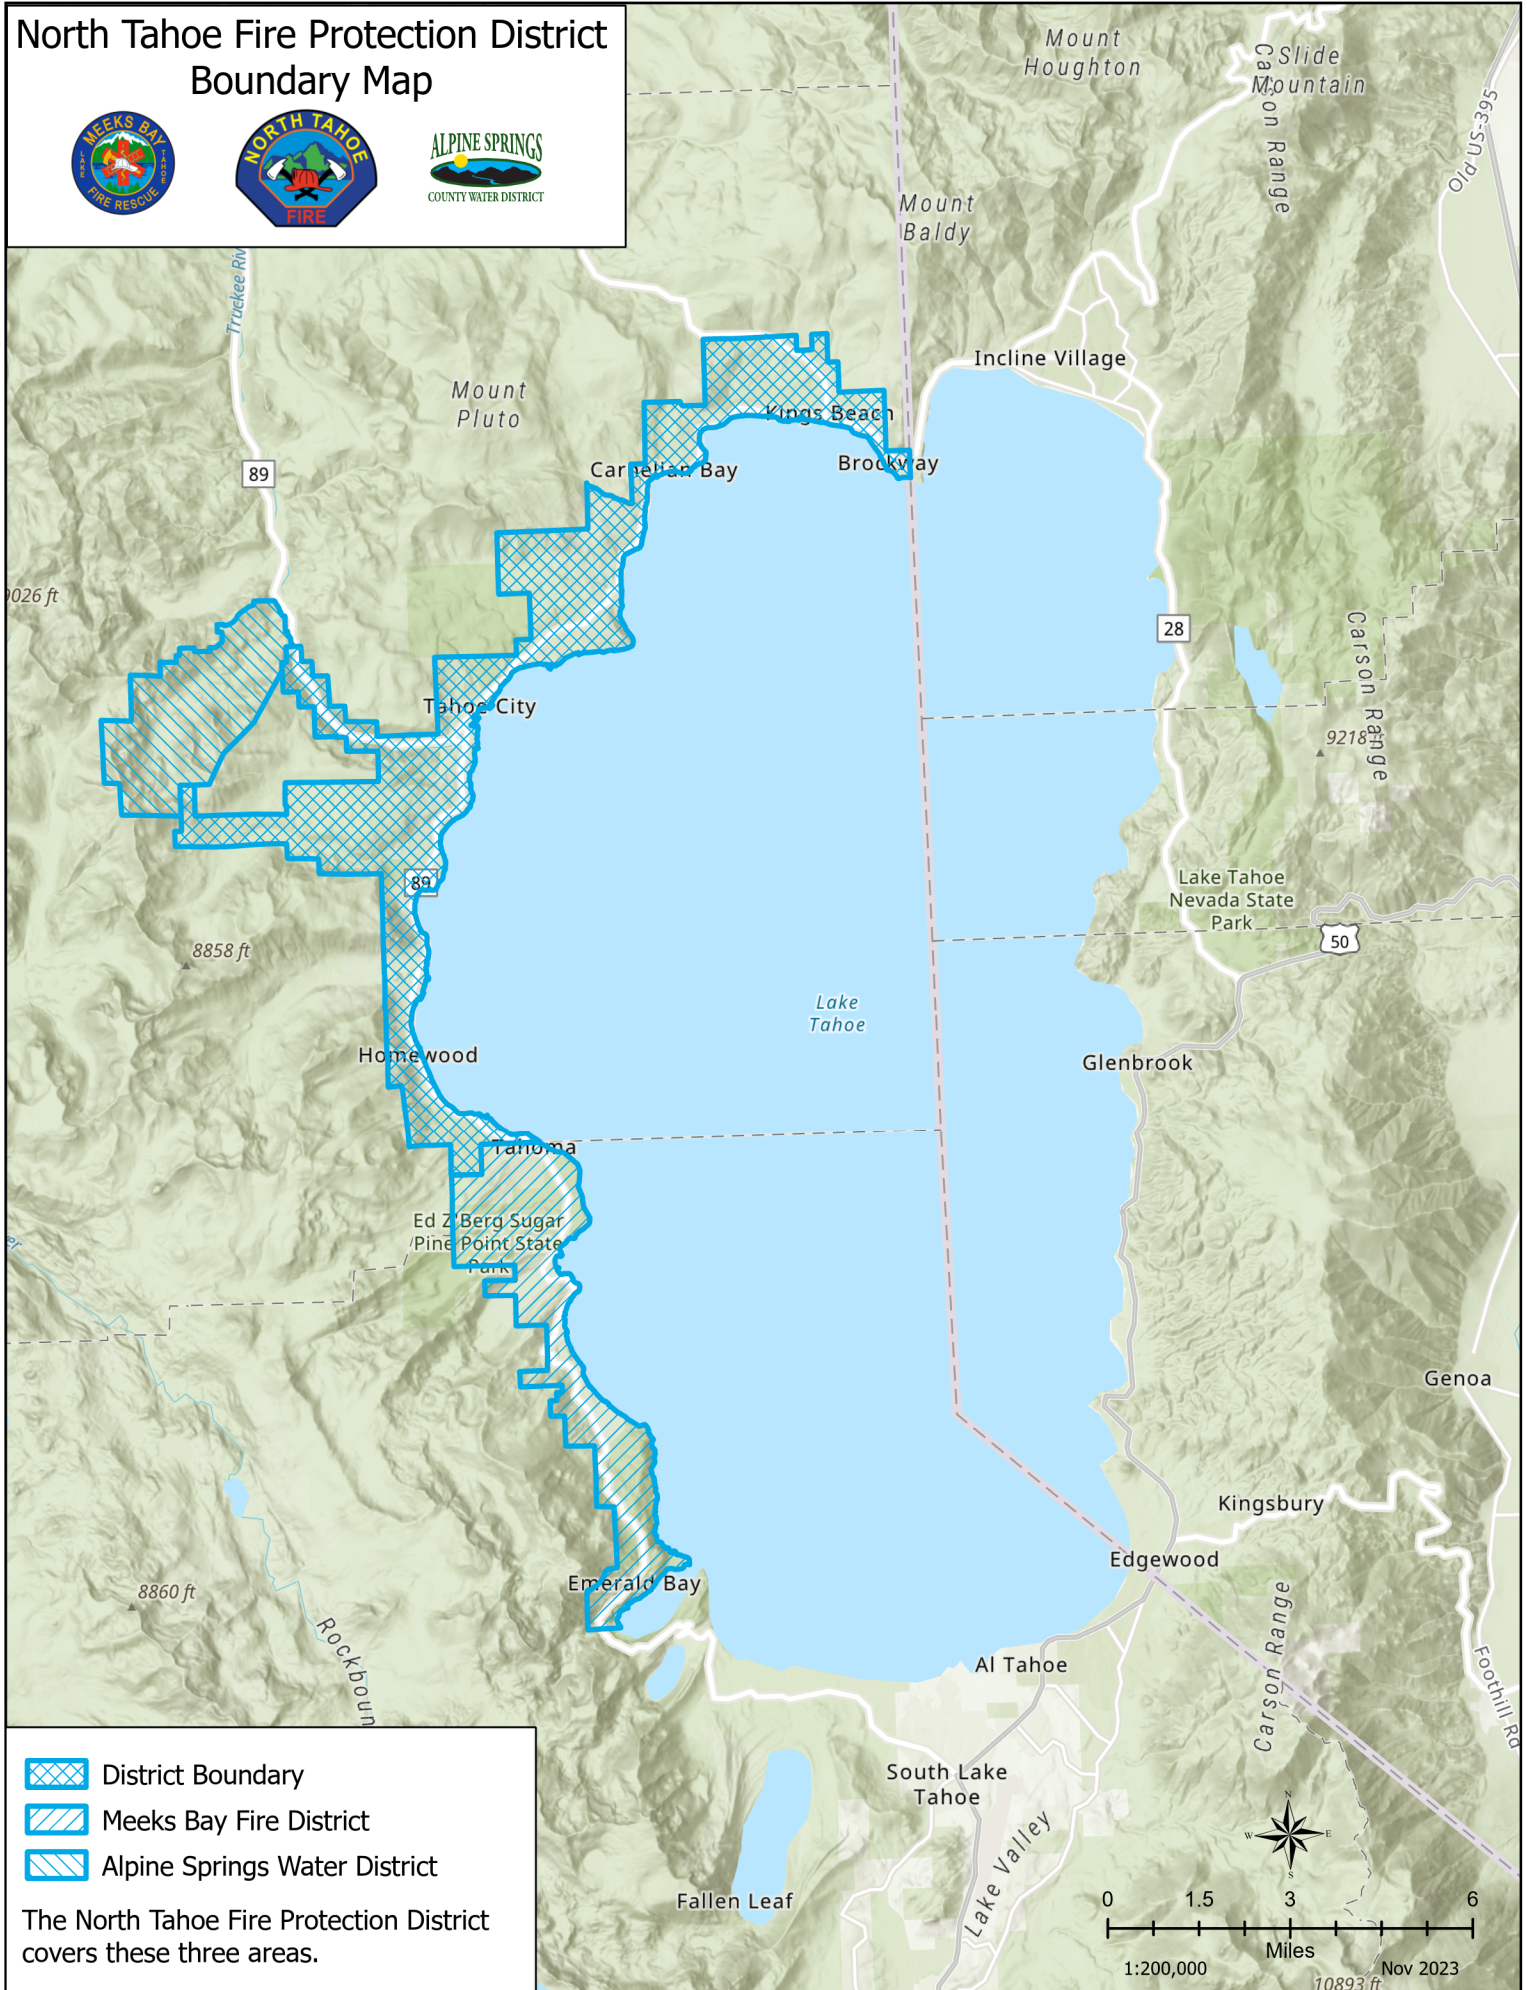

North Tahoe Fire Protection District Boundary Map

- District Boundary
- Meeks Bay Fire District
- Alpine Springs Water District

The North Tahoe Fire Protection District covers these three areas.